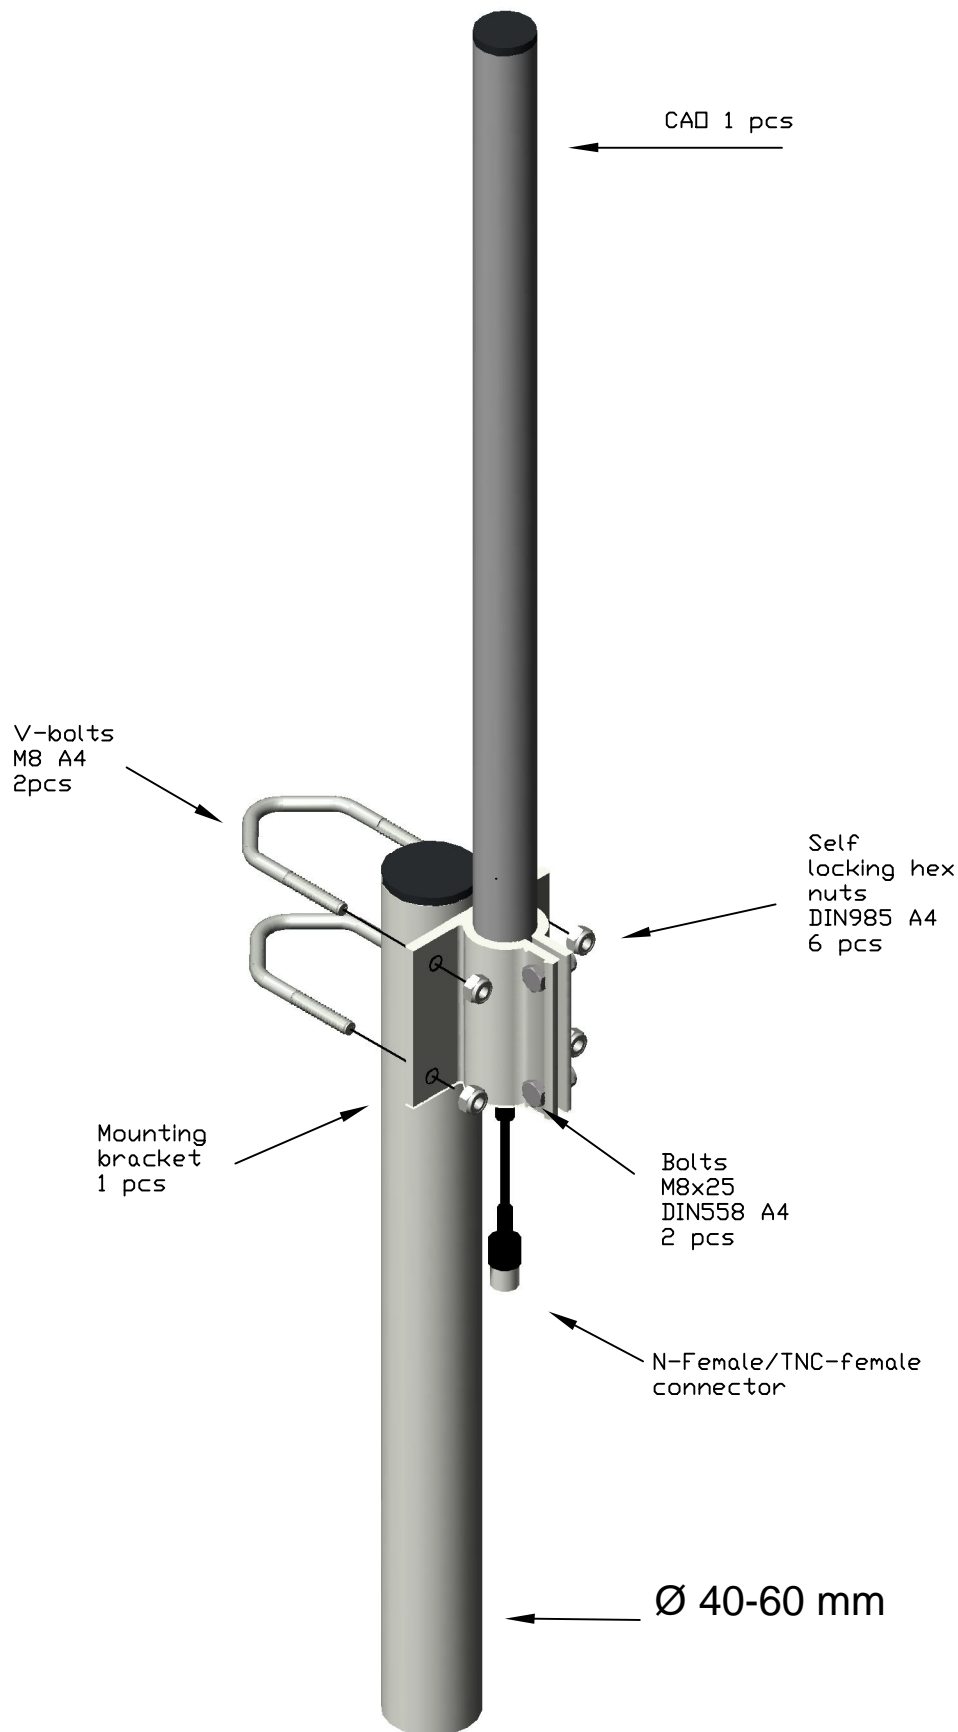

ComAnt CAO Installation instruction

For proper weather protection all connectors and cable junctions should be covered by self-amalgamating tape or equivalent