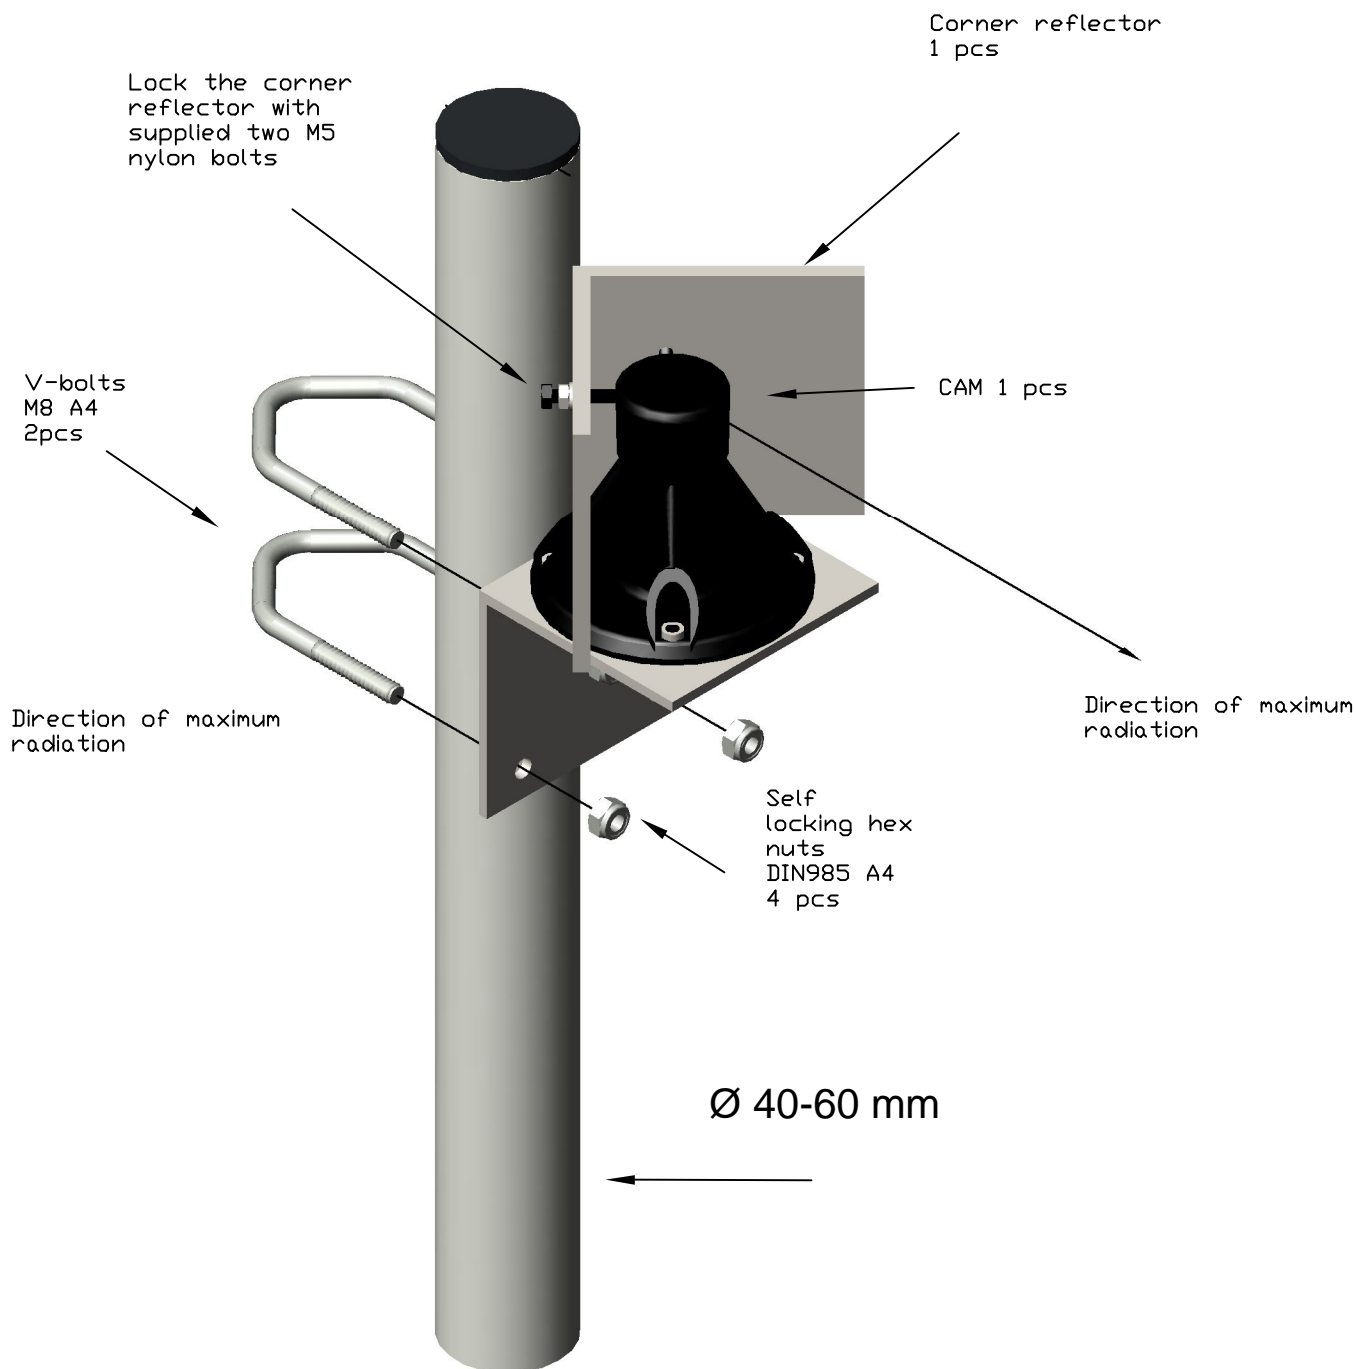

# ComAnt CAM directional Installation instruction

For proper weather protection all connectors and cable junctions should be covered by self-amalgamating tape or equivalent