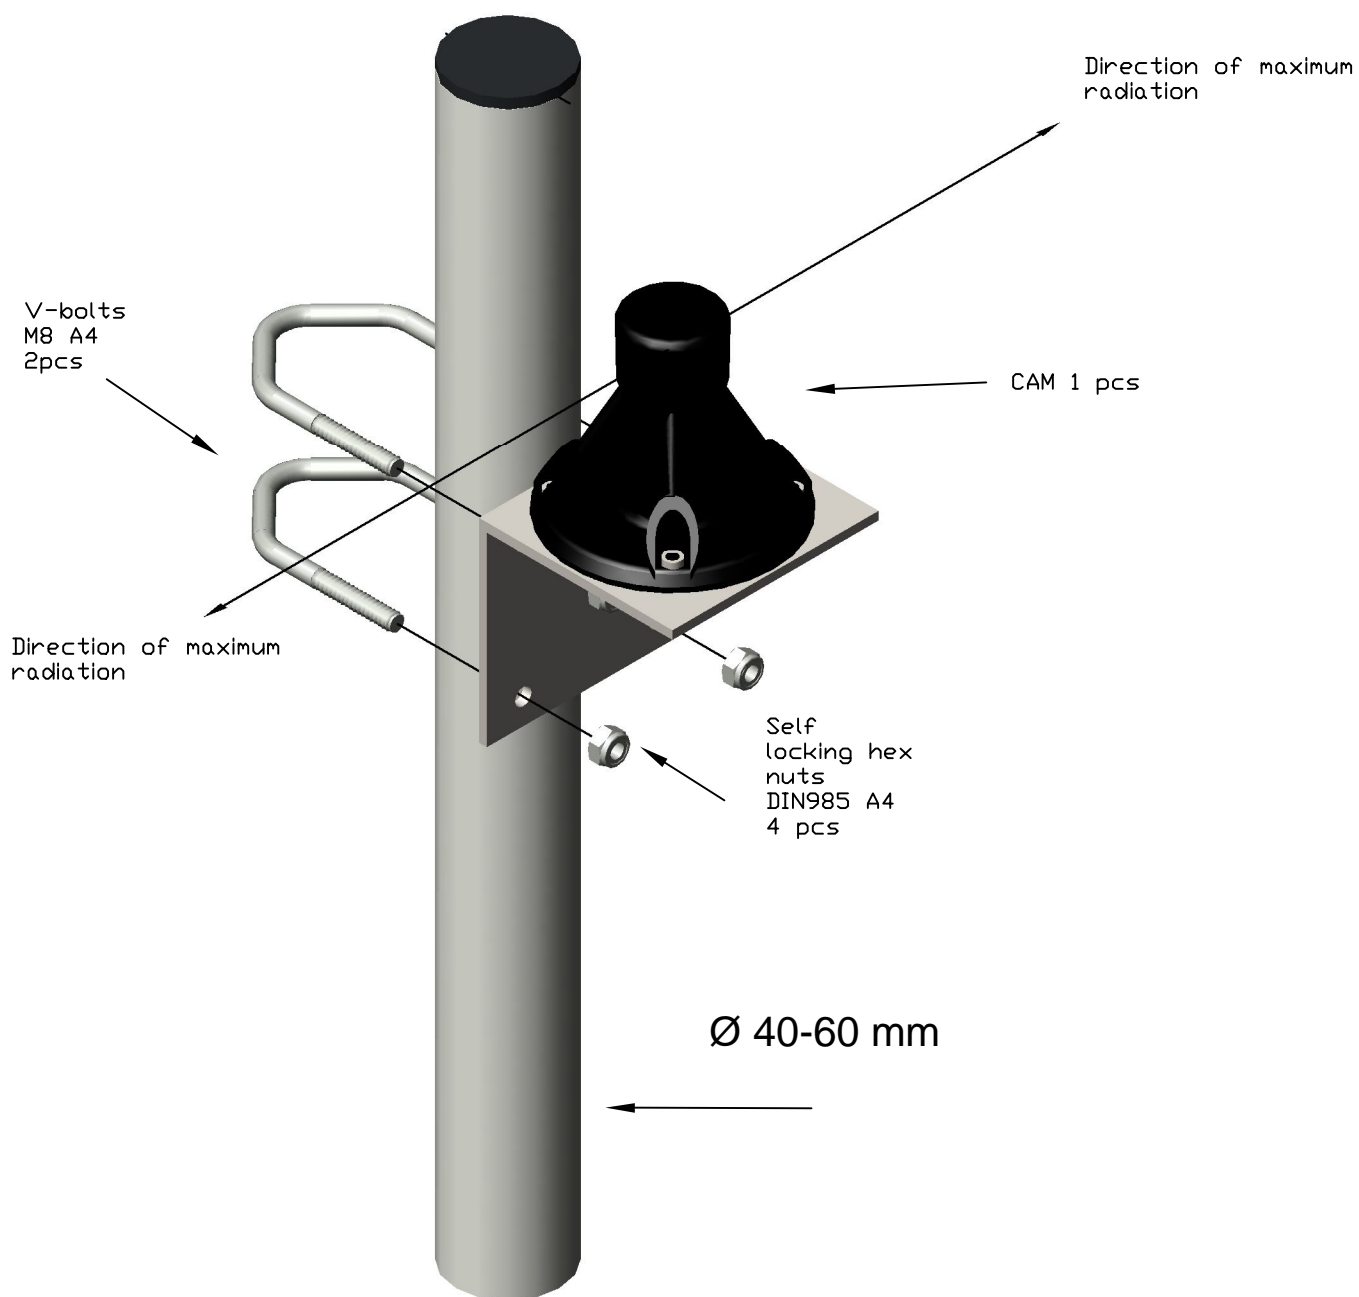

# ComAnt CAM bidirectional Installation instruction

For proper weather protection all connectors and cable junctions should be covered by self-amalgamating tape or equivalent